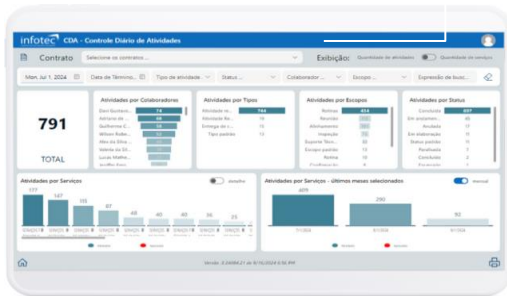

Daily Activities Control

Innovative solution for the management of company's service

Check out the solutions' differentials

- ✓ **Reports** compatible with others tools
- ✓ **Dynamic and friendly interface** available on various devices
- ✓ **Provides autonomy** in the control of services
- ✓ **Full visibility** of the services with a customized management
- ✓ **Records** the employee's daily activities and tasks

Customized filters
Intuitive listing of all activities

Management dashboards with essential information

Clear design for a comprehensive view of the services